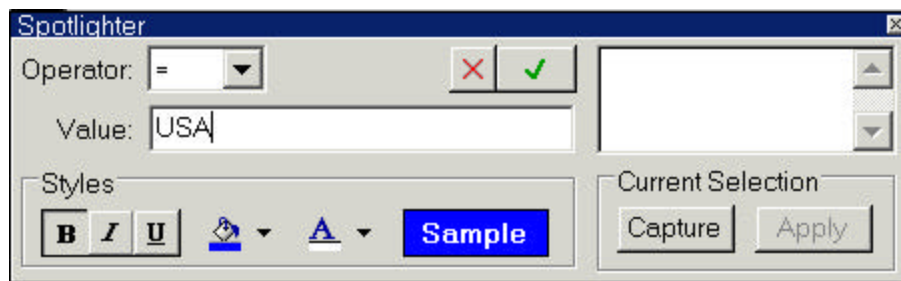

Spotlighting in the Results Section

Originally you could only Spotlight in the Pivot and Free Form Report Sections. Now you can also Spotlight in the Results and Table Sections. For instance, if I wanted to highlight where Country = USA, I can select the column I want to highlight, bring up the Spotligher (Format > Spotligher), then fill out the Spotligher as shown below.

Remember to press the green check box to check in your spotlighting (not the Capture and Apply buttons).

Your results would like the following:

	Store Name	Store Type	City	State Province	Country
1	BMV Barreiras	Franchise	Barreiras	Bahia	Brazil
2	BMV Buenos Aires	Franchise	Buenos Aires	Buenos Aires	Argentina
3	Super BMV Vancouver	Superstore	Vancouver	British Columbia	Canada
4	BMV Santos	Franchise	Santos	São Paulo	Brazil
5	BMV Brooklyn	Franchise	Brooklyn	New York	USA
6	Super BMV Westwood	Superstore	Los Angeles	California	USA
7	Super BMV New York	Superstore	Manhattan	New York	USA
8	Super BMV Los Angeles	Superstore	Los Angeles	California	USA
9	BMV Anaheim	Franchise	Anaheim	California	USA
10	www.downtownbmv.com	Online	Dallas	Texas	USA